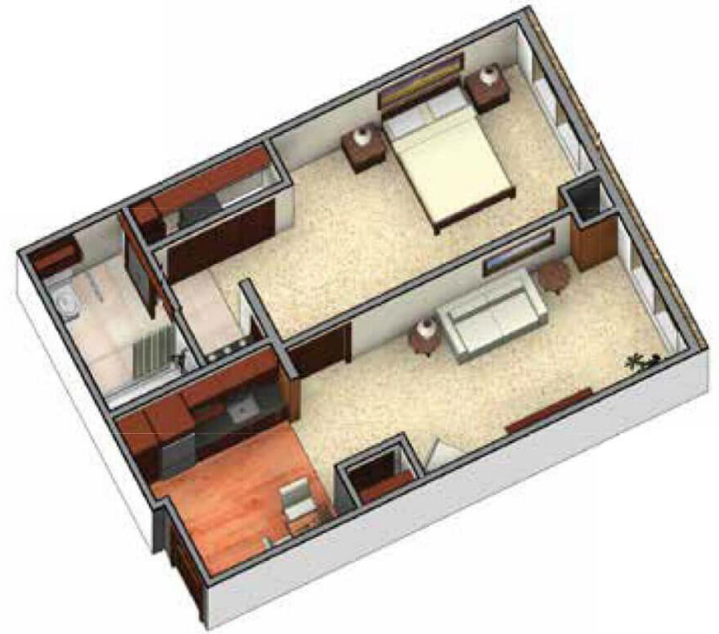

# Assisted Living Floor Plans

## Sandpiper

470 Sq. Ft. - 1 Bedroom

## Cardinal

525 Sq. Ft. - 1 Bedroom

### Assisted Living Features

- Private Kitchenette
- Washer/Dryers Included
- Walk-in Shower w/ Safety Bars
- Spacious Living Areas
- Large Windows for Optimal Sunlight
- Adjustable Personal Thermostat