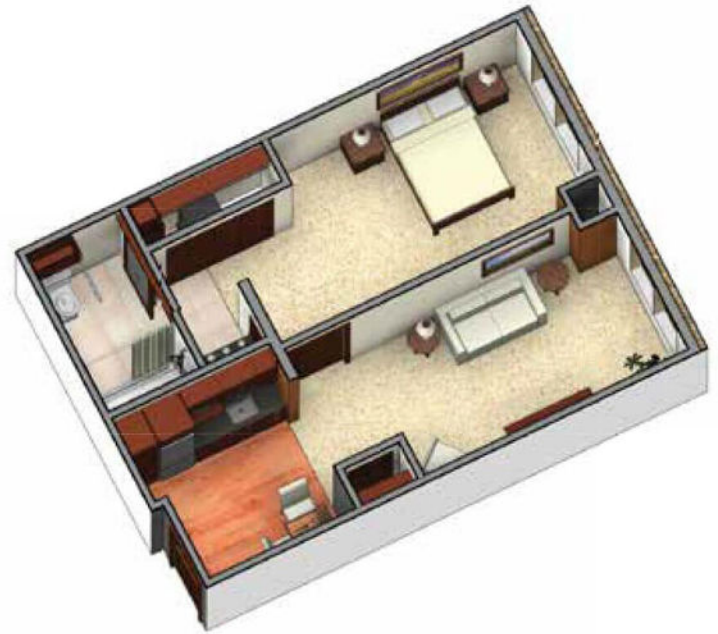

Assisted Living Floor Plans

Sandpiper

470 Sq. Ft. - 1 Bedroom

Cardinal

525 Sq. Ft. - 1 Bedroom

Assisted Living Features

- Private Kitchenette
- Washer/Dryers Included
- Walk-in Shower w/ Safety Bars
- Spacious Living Areas
- Large Windows for Optimal Sunlight
- Adjustable Personal Thermostat