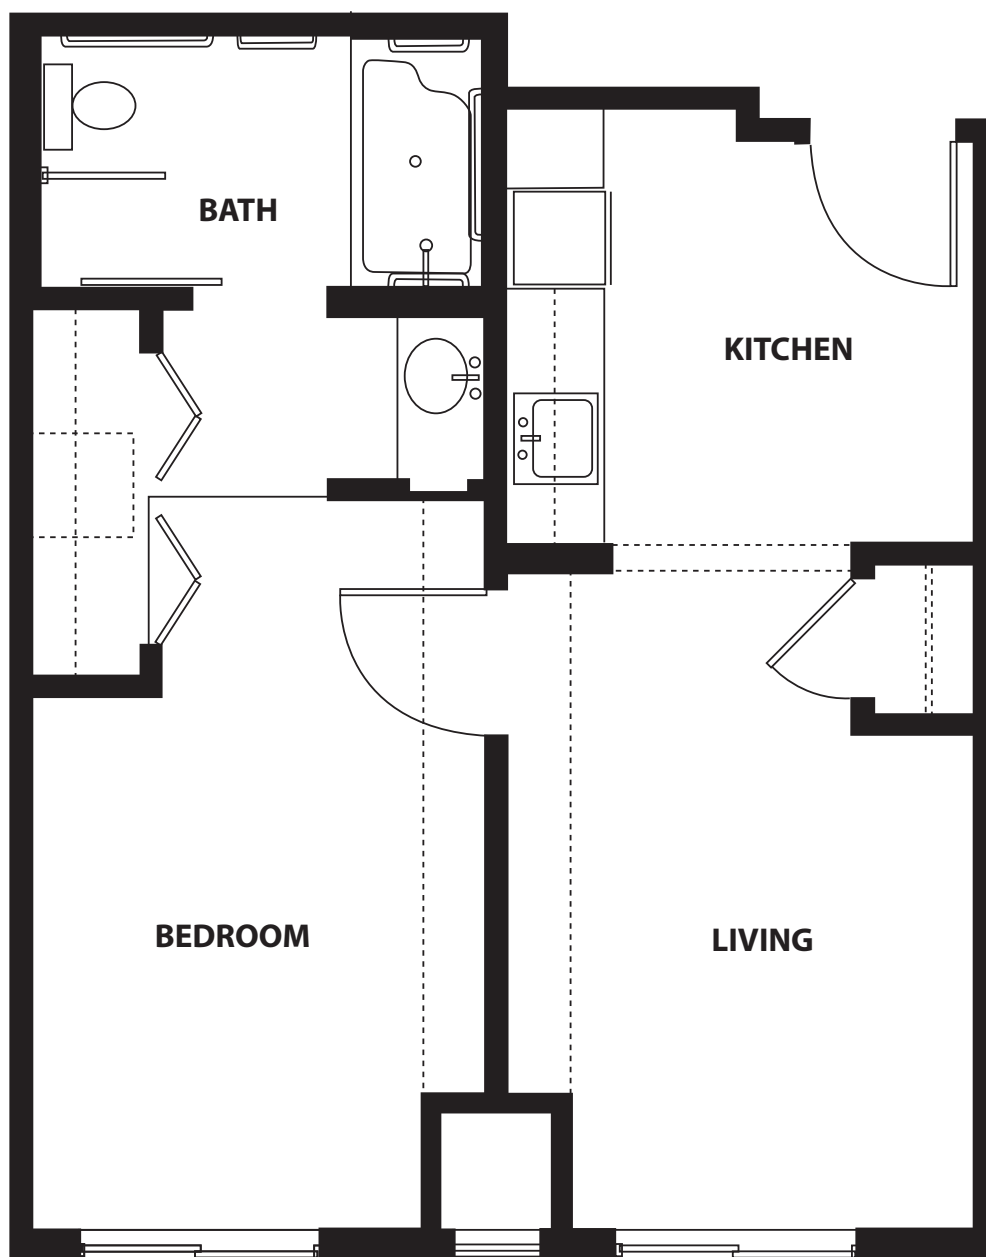

ONE BEDROOM APARTMENT: SandPiper - 470 sq. ft.

Not to scale, actual dimensions may vary.